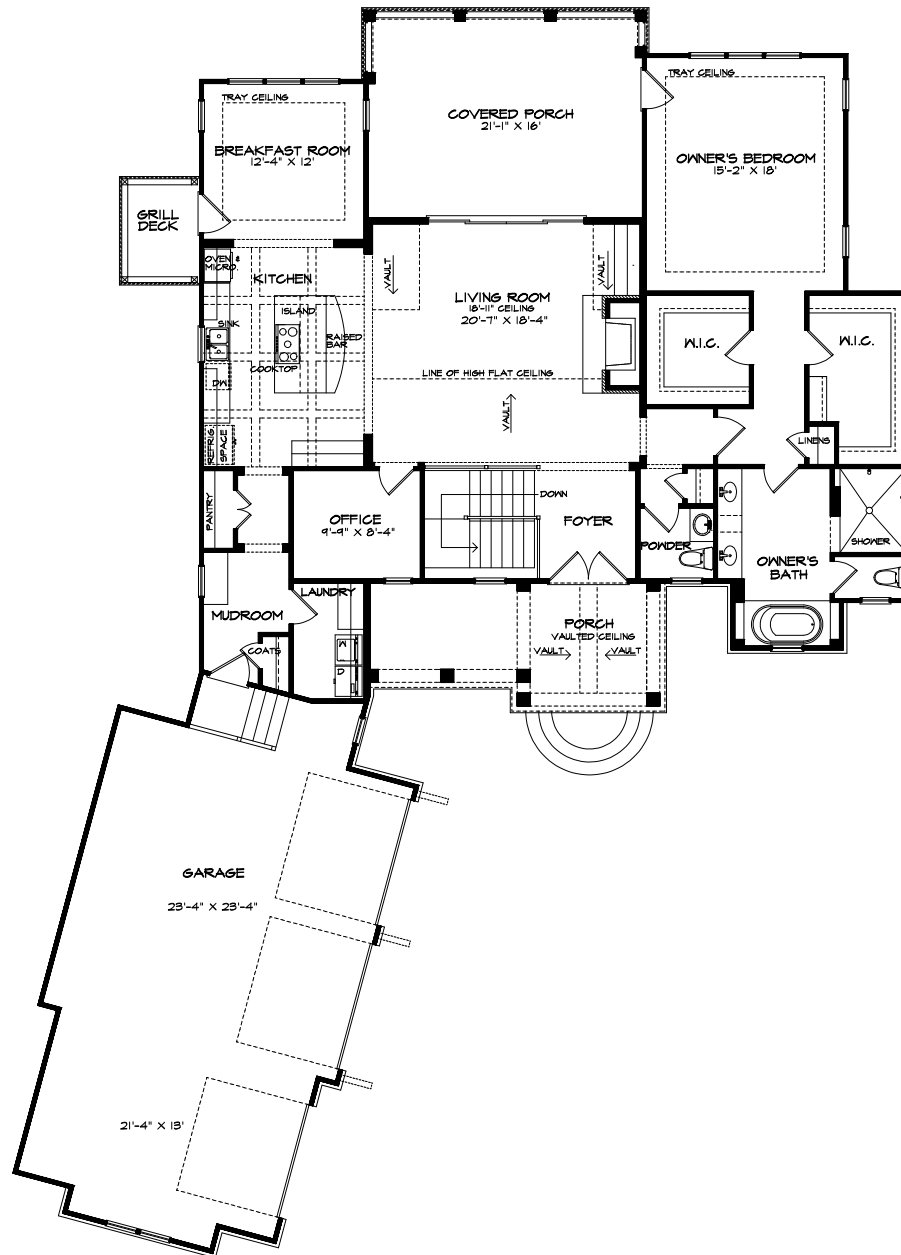

NLH MD 1987 Main Level Floor Plan

TERRACE LEVEL	1409 S.F.
MAIN LEVEL	1987 S.F.
TOTAL HEATED	3396 S.F.
TOTAL WIDTH	69' - 5"
TOTAL DEPTH	96' - 0"

NLH MD 1987 Terrace Level Floor Plan

TERRACE LEVEL	1409 S.F.
MAIN LEVEL	1987 S.F.
TOTAL HEATED	3396 S.F.
TOTAL WIDTH	69' - 5"
TOTAL DEPTH	96' - 0"