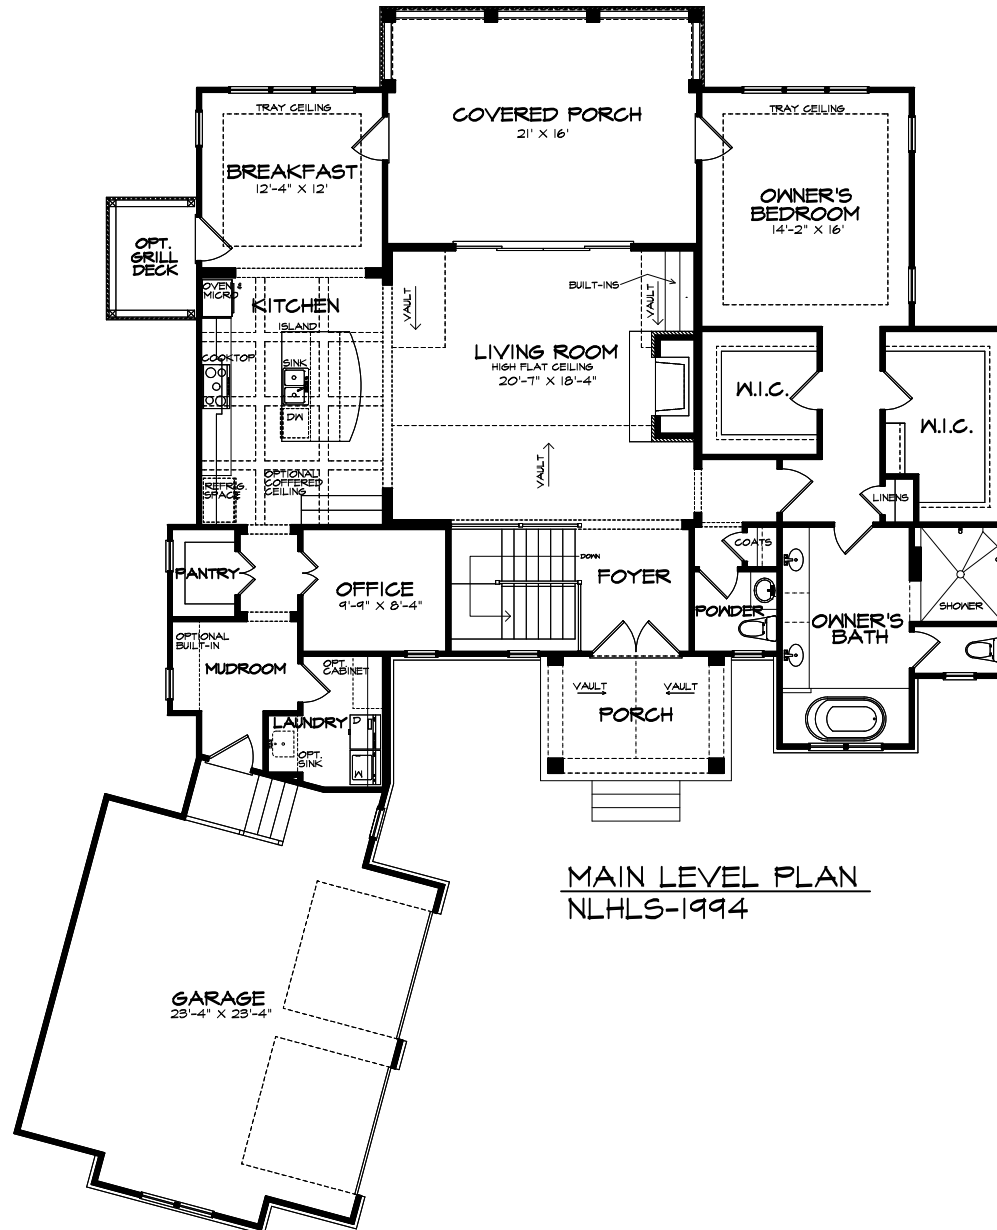

NLHLS - 1994 Main Level plan

MAIN LEVEL PLAN
NLHLS-1994

MAIN LEVEL	1994 S.F.
TERRACE LEVEL	1187 S.F.
<hr/>	
TOTAL HEATED	3181 S.F.
<hr/>	
TOTAL WIDTH	68' - 0"
TOTAL DEPTH	83' - 6"

NLHLS - 1994 Terrace Market plan