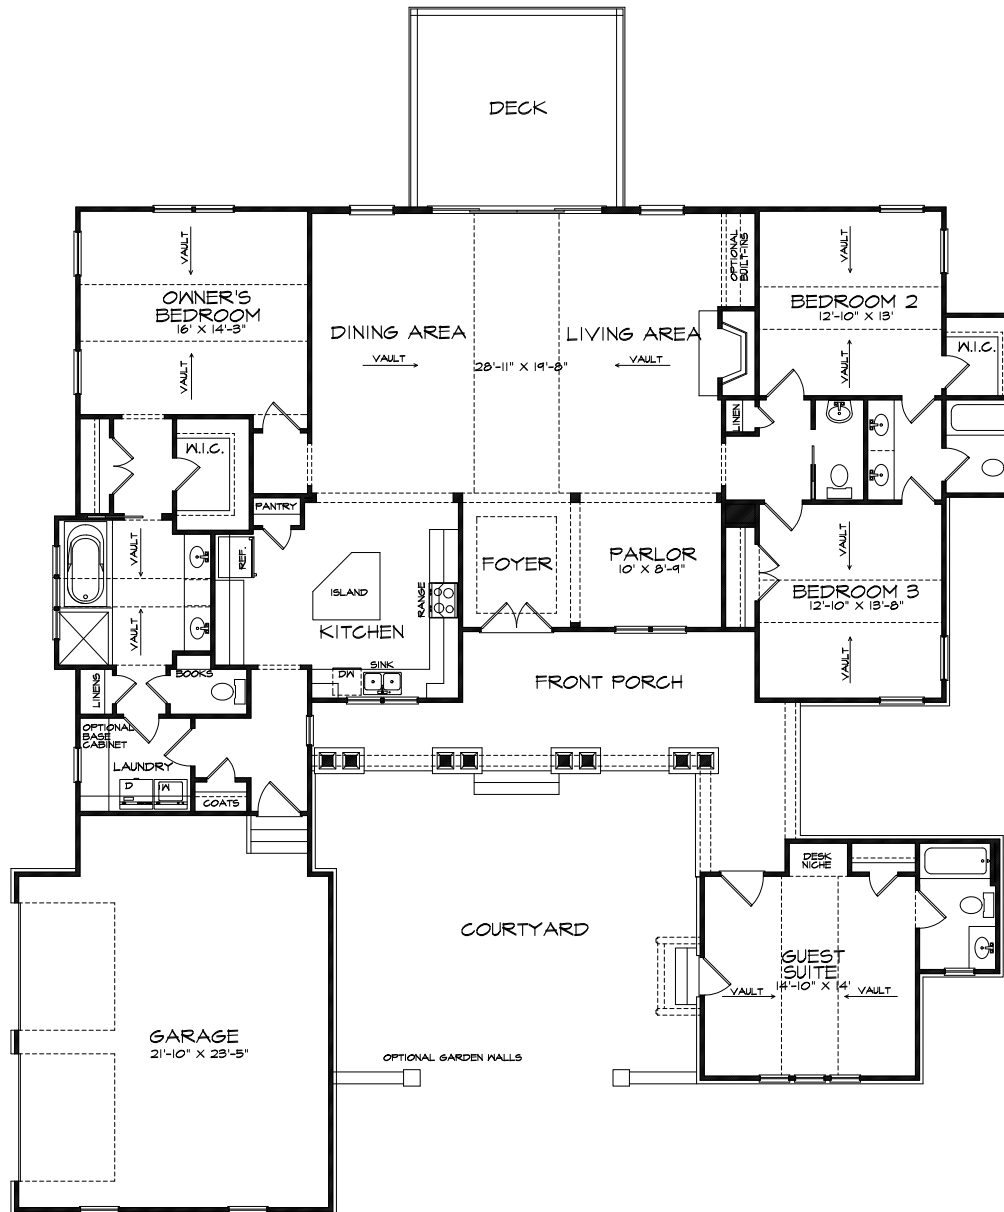

NLHLS - 2572 Main level plan

| | |
|---------------------|------------------|
| MAIN PLAN | 2268 S.F. |
| GUEST SUITE | 304 S.F. |
| TOTAL HEATED | 2572 S.F. |
| TOTAL WIDTH | 71' - 2" |
| TOTAL DEPTH | 71' - 0" |