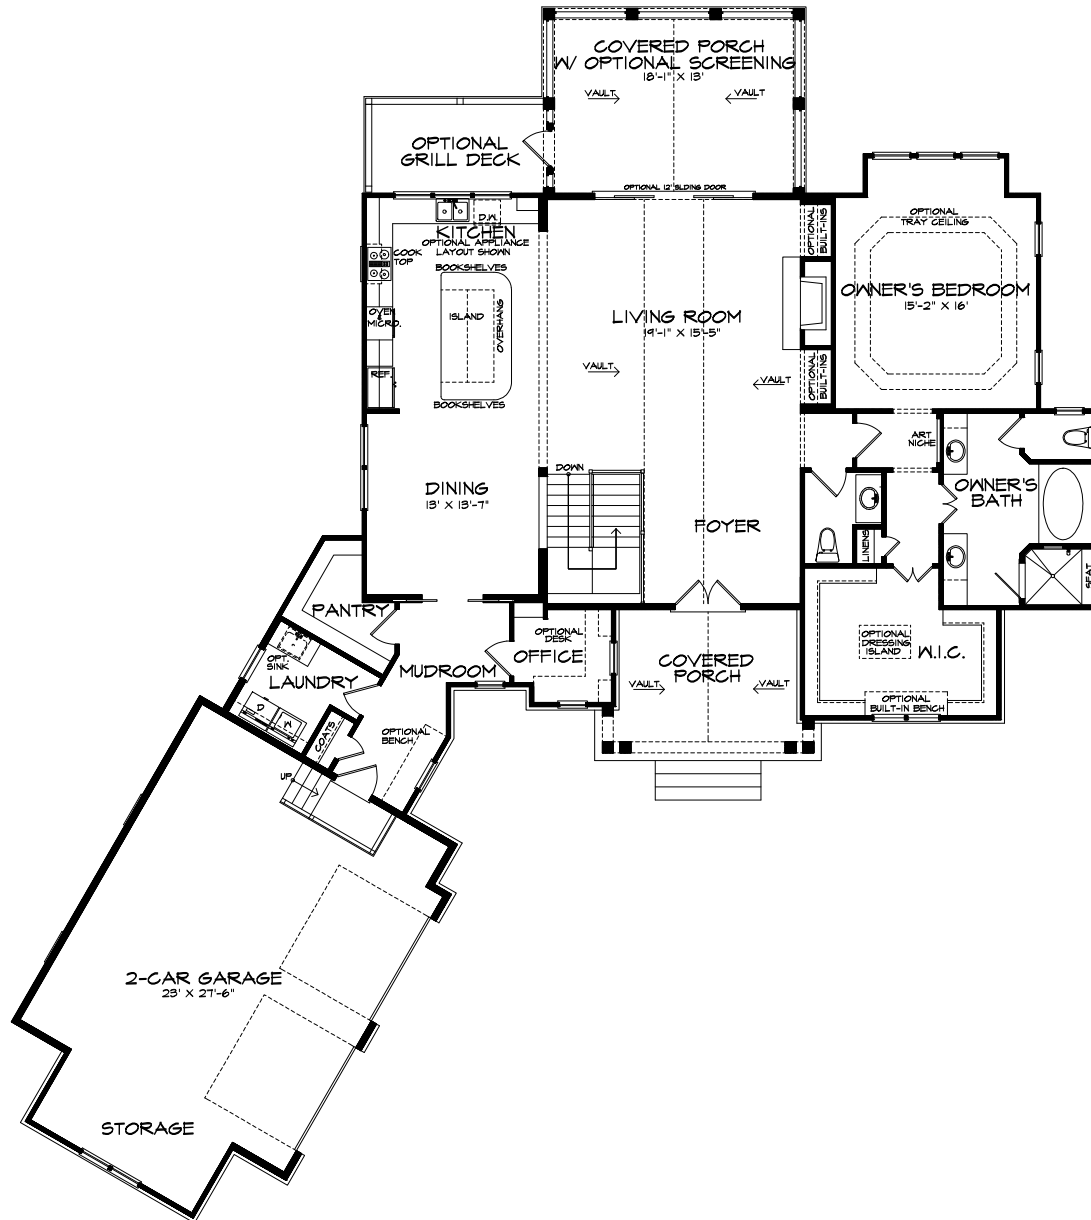

NLHLS - 2132 Main level plan

TERRACE LEVEL	1266 S.F.
MAIN LEVEL	2132 S.F.
TOTAL HEATED	3395 S.F.
TOTAL WIDTH	82' - 7"
TOTAL DEPTH	91' - 7"

NLHLS - 2132 Terrace level plan