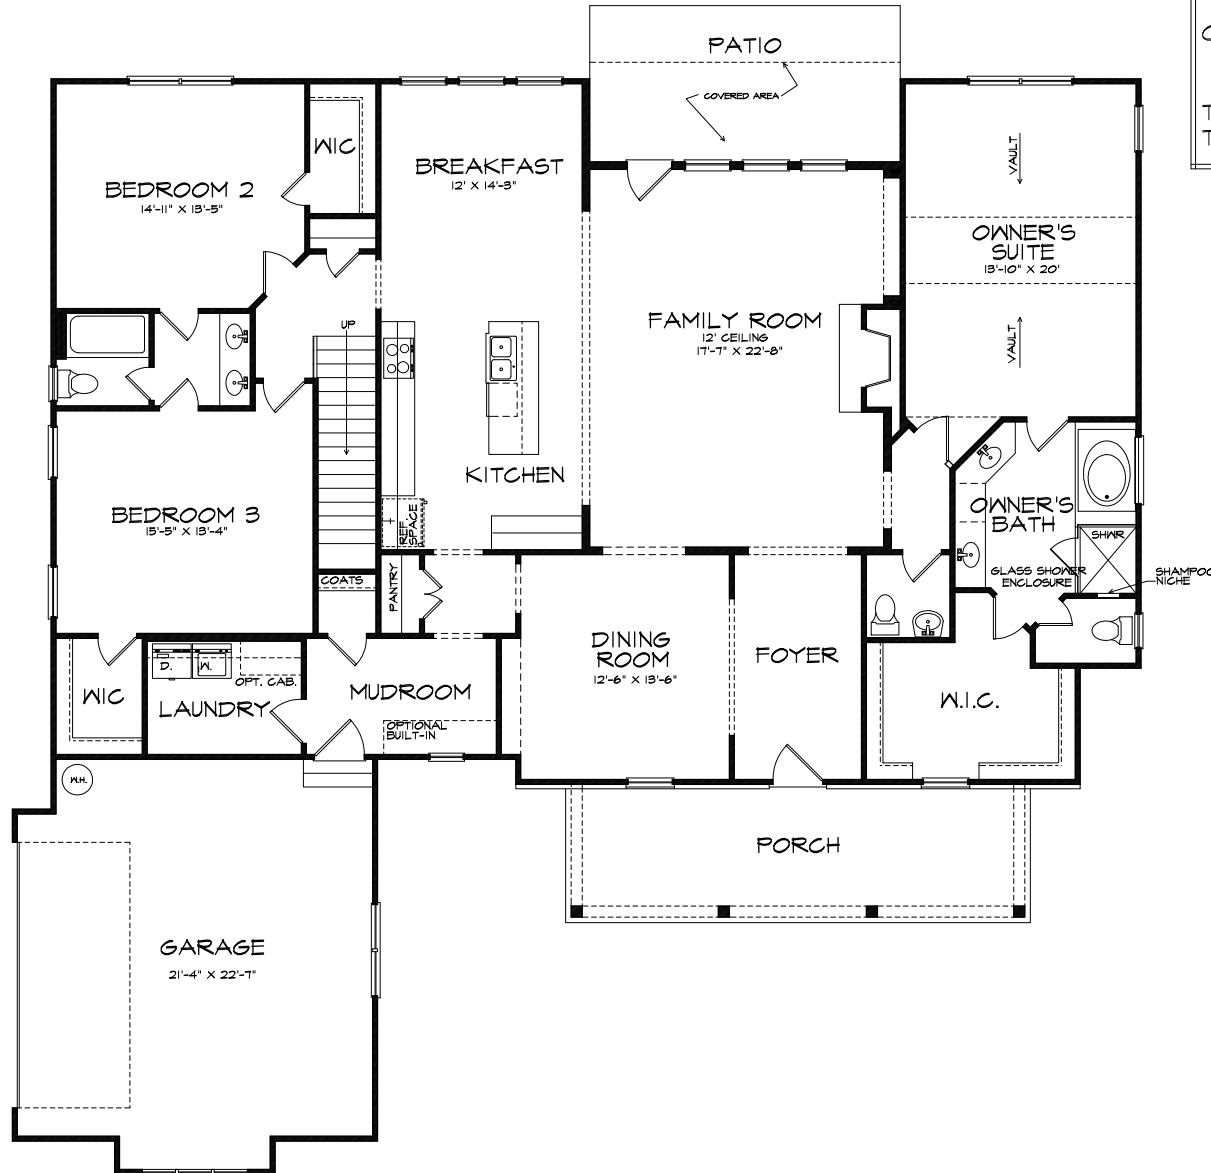

NLHRS - 2630 Main level plan

MAIN LEVEL	2630 S.F.
OPT. BONUS ROOM	627 S.F.
TOTAL WIDTH	68' - 0"
TOTAL DEPTH	66' - 0"

All information is believed to be accurate but is not warranted. Room sizes and square footages are approximate.

NLHRS - 2630 Upper level plan (optional)