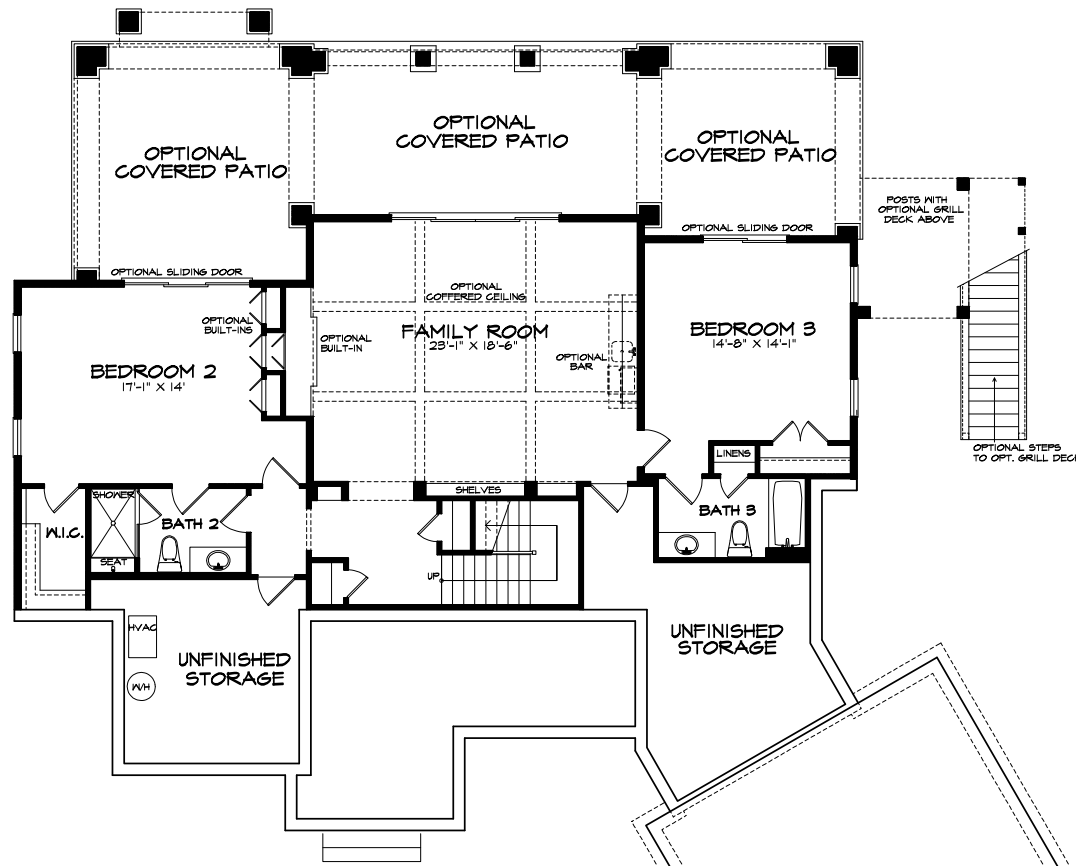

NLHLS - 2431 Main level plan

TERRACE LEVEL	1377 S.F.
MAIN LEVEL	2431 S.F.
TOTAL HEATED	3808 S.F.
OPTIONAL BONUS	514 S.F.
TOTAL WIDTH	81' - 11"
TOTAL DEPTH	85' - 10"

NLHLS - 2431 Terrace level plan

NLHLS - 2431 Bonus room plan (optional)