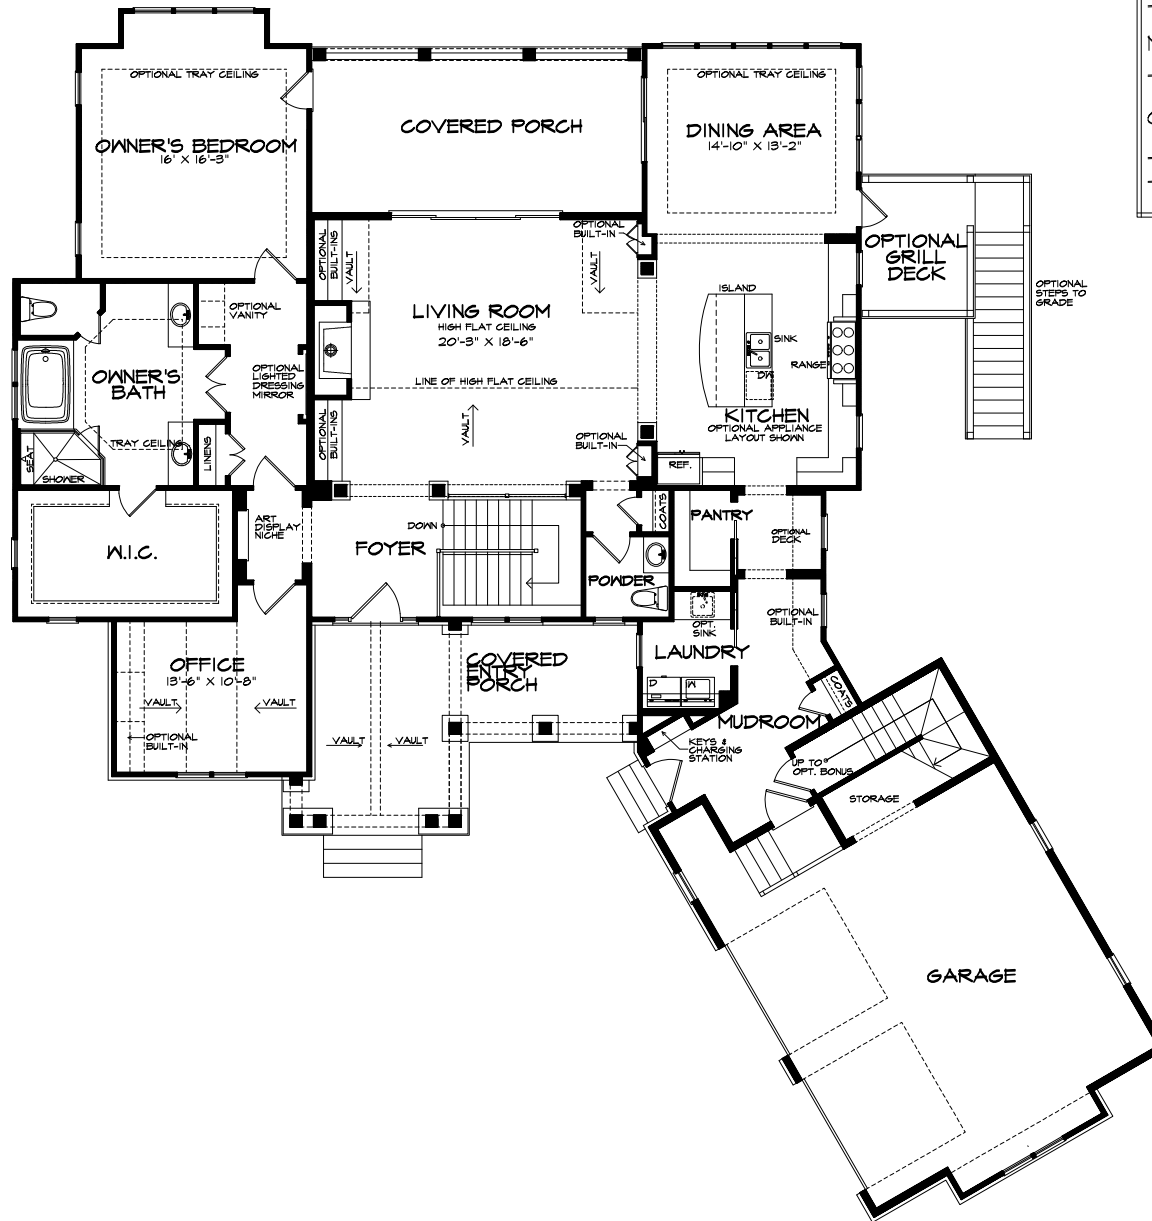

NLHLS - 2431 Main level plan

TERRACE LEVEL	1377 S.F.
MAIN LEVEL	2431 S.F.
TOTAL HEATED	3808 S.F.
OPTIONAL BONUS	514 S.F.
TOTAL WIDTH	81' - 11"
TOTAL DEPTH	85' - 10"

NLHLS - 2431 Terrace level plan

NLHLS - 2431 Bonus room plan (optional)